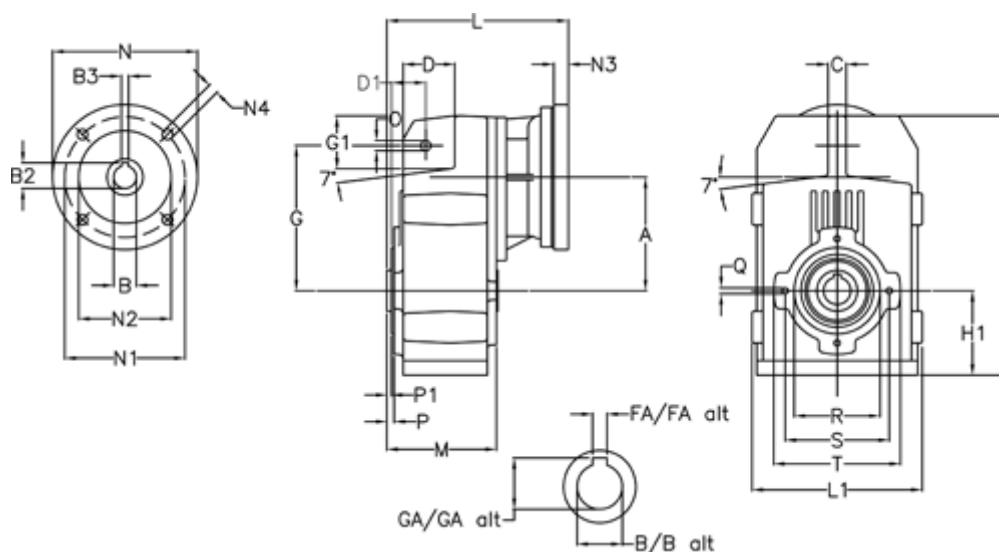

Article number: 29560403014240

Description: Shaft mounted gear
A412H40-30,1-P100B5

Measures

A = 175.75	FA = 12	M = 144.0	Q = M12x19
B = 40	G = 218	N = 250	R = 130
B1 = 28	G1 = 97.5	N1 = 215	S = 165
B2 = 31.3	GA = 43.0	N2 = 180	T = 200
B3 = 8	H = 389.0	N4 = M12x16	
C = 16	H1 = 116.0	O = 14	
D = 79.0	L = 275.5	P = 7.5	
D1 = 56.5	L1 = 242	P1 = 3.5	